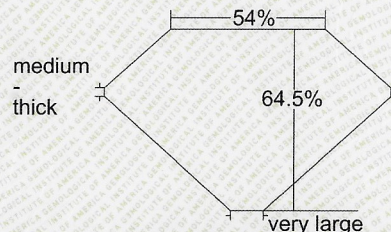

GIA®

GIA REPORT
2225863318

Verify this report at GIA.edu

GIA NATURAL DIAMOND GRADING REPORT

March 17, 2023
GIA Report Number 2225863318
Shape and Cutting Style Old Mine Brilliant
Measurements 6.68 x 6.47 x 4.17 mm

GRADING RESULTS

Carat Weight 1.27 carat
Color Grade L
Clarity Grade SI2

ADDITIONAL GRADING INFORMATION

Polish Very Good
Symmetry Good
Fluorescence None
Comments: Additional clouds are not shown. Pinpoints are not shown.

PROPORTIONS

Profile not to actual proportions

CLARITY CHARACTERISTICS

KEY TO SYMBOLS*

- Cloud
- Extra Facet
- Crystal
- Needle
- Natural

* Red symbols denote internal characteristics (inclusions). Green or black symbols denote external characteristics (blemishes). Diagram is an approximate representation of the diamond, and symbols shown indicate type, position, and approximate size of clarity characteristics. All clarity characteristics may not be shown. Details of finish are not shown.