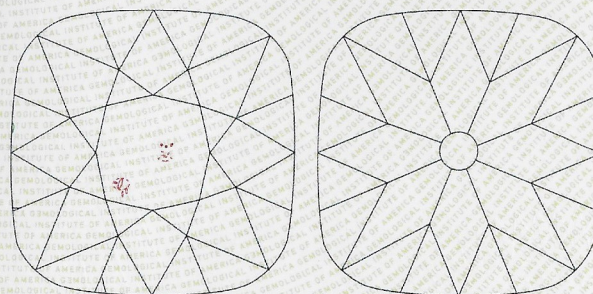

GIA®

GIA REPORT
2225863318

Verify this report at GIA.edu

GIA NATURAL DIAMOND GRADING REPORT

March 17, 2023
GIA Report Number 2225863318
Shape and Cutting Style Old Mine Brilliant
Measurements 6.68 x 6.47 x 4.17 mm

GRADING RESULTS

Carat Weight 1.27 carat
Color Grade L
Clarity Grade SI2

ADDITIONAL GRADING INFORMATION

Polish Very Good
Symmetry Good
Fluorescence None
Comments: Additional clouds are not shown. Pinpoints are not shown.

PROPORTIONS

Profile not to actual proportions

CLARITY CHARACTERISTICS

KEY TO SYMBOLS*

- Cloud
- Extra Facet
- Crystal
- Needle
- Natural

* Red symbols denote internal characteristics (inclusions). Green or black symbols denote external characteristics (blemishes). Diagram is an approximate representation of the diamond, and symbols shown indicate type, position, and approximate size of clarity characteristics. All clarity characteristics may not be shown. Details of finish are not shown.